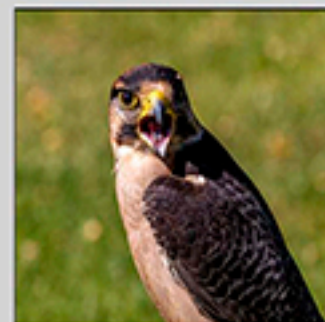

GLOUCESTER CAMERA CLUB

Peoples Choice - Online Vote

Over 200 Members Images

Online From
15th October 2021
gloucestercameraclub.co.uk/exhibition2021

Colour | Mono | Portraits

Awards Presented

2nd November 2021